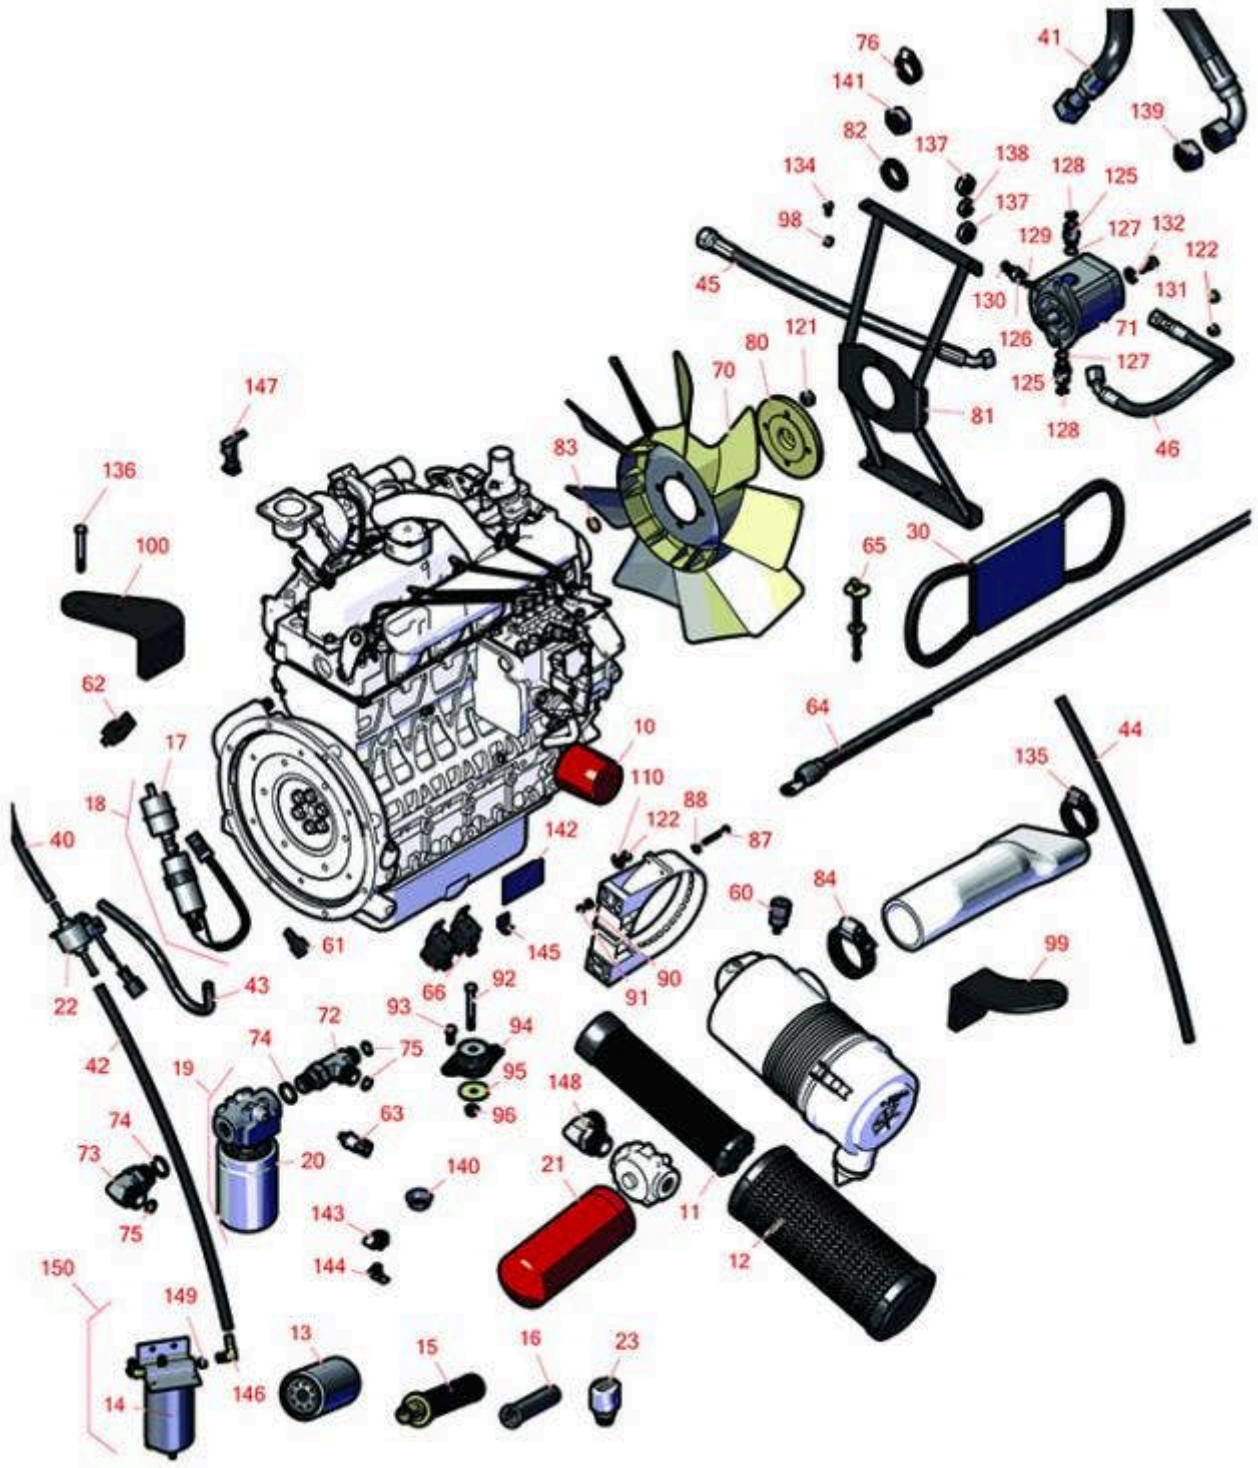

Replaces Toro Groundsmaster 4500-D

Parts

*Traction Unit - Model 30885
Engine*

All original equipment manufacturers names and part numbers are used for identification purposes only, and we are in no way implying that our products are original equipment parts. Prices subject to change without notice.

Replaces Toro Groundsmaster 4500-D Parts

*Traction Unit - Model 30885
Engine*

Item No	R&R Part No.	OEM Part No.	Description	Qty Req	Order Quantity
22	R121-5613	121-5613, 127-3008, 145-3160	Fuel Pump - Electric	1	
23	R115-9793	115-9793	Breather	1	
Belts					
30	R127-2998	127-2998	Belt - V	1	
Hoses					
40	R110-8802	110-8802, 93-5483	Hose-Fuel	1	
41	R108-1689	108-1689	Hydraulic Hose Assy	1	
42	R109-0308	109-0308	Fuel Hose	1	
43	R110-4113	110-4113, 63-7627	Hose-Fuel	1	
44	R119-0577	119-0577	Fuel Hose	1	
45	R92-2406	92-2406	Hydraulic Hose Assy	1	
46	R92-7595	92-7595	Hydraulic Hose Assy	1	
Gauges & Controls					
60	R104-3563	104-3563	Indicator - Service	1	
61	R100-4918	100-4918	Diode	1	
62	R99-7435	99-7435	Relay - 70 Amp	1	
63	R119-0011	119-0011	Pressure Transducer	1	
64	R117-2377	117-2377	Cable-Battery, Negative	1	
65	R119-6968	119-6968	Dipstick- Oil	1	
66	R99-7430	99-7430	Relay - 30 Amp	2	