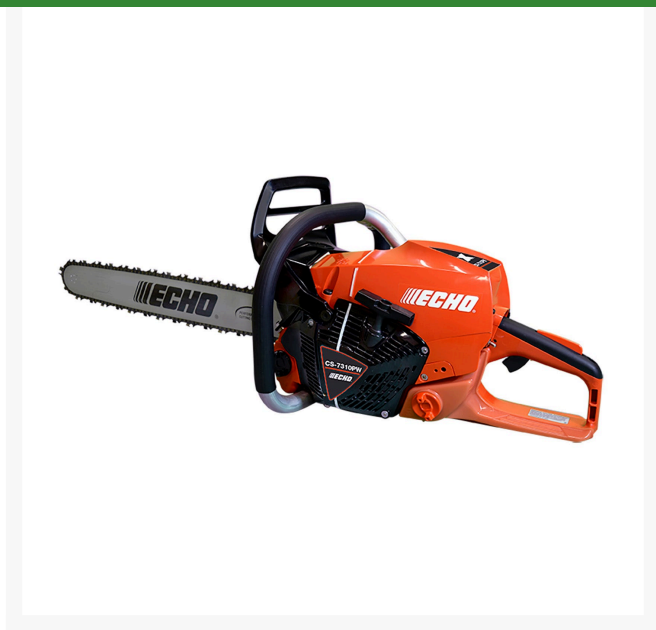

# Echo CS-7310PW Chain Saw 20in 73.5CC Rear Handle - Full Wrap Aluminum Handle w/Rubber Grip

RECCS7310PW-20

## Details

A professional rear handle logging chain saw equipped with a high-performance 73.5cc engine with 5.4hp featuring a full-wrap aluminum handle with rubber grip for strength and comfort. The ECHO CS-7310PW chainsaw has the cutting performance to tackle the toughest jobs with all the professional features commercial arborists and loggers require - including one of the best air cleaner systems in the industry. 73.5cc 20in guide bar with .058 gauge chain. Rear Handle.

- High-power 73.5cc 2-stroke commercial grade engine
- Full-wrap aluminum handle with rubber grip for strength and comfort
- 4-stage air cleaner system for longer air filter life
- Magnesium crankcase, sprocket cover and starter cover
- Decompression valve for easy starting
- Automatic, adjustable clutch-driven bar oiler operates only when the chain is moving to reduce oil consumption
- 19mm captive bar nuts - no chance of losing hardware
- 3-point spring vibration reduction system for operator comfort
- 20in Bar length with .058 gauge chain

## Specifications

Manufacturer	Echo
Bar Length	20 in
Chain Gauge	.058 in
Engine Displacement	73.5 cc (4.5 cu in)
Fuel Capacity	16.9 fl oz
Ignition System	Digital