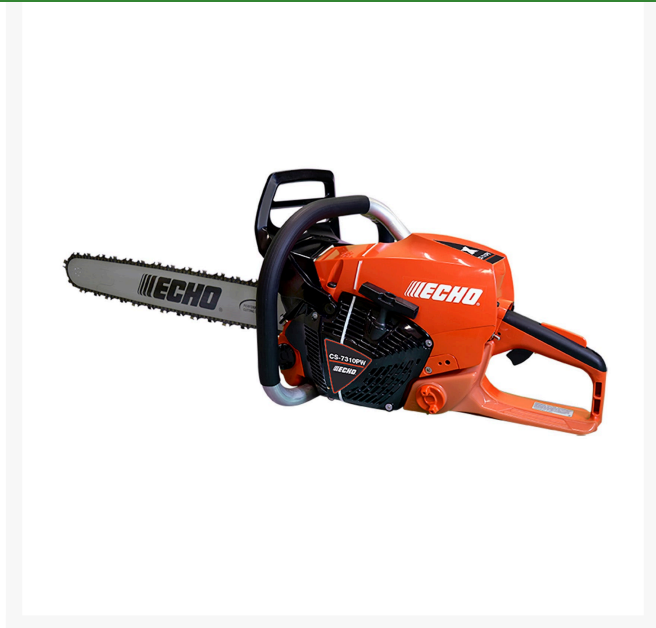

Echo CS-7310PW-24 Chainsaw 24in 73.5CC Rear Handle RECCS7310PW-24

Details

A professional rear handle logging chain saw equipped with a high-performance 73.5cc engine with 5.4hp featuring a full-wrap aluminum handle with rubber grip for strength and comfort. The ECHO CS-7310PW chainsaw has the cutting performance to tackle the toughest jobs with all the professional features commercial arborists and loggers require - including one of the best air cleaner systems in the industry. 73.5cc Rear Handle. 24in guide bar with .058 gauge chain.

- High-power 73.5cc 2-stroke commercial grade engine
- Full-wrap aluminum handle with rubber grip for strength and comfort
- 4-stage air cleaner system for longer air filter life
- Magnesium crankcase, sprocket cover and starter cover
- Decompression valve for easy starting
- Automatic, adjustable clutch-driven bar oiler operates only when the chain is moving to reduce oil consumption
- 19mm captive bar nuts - no chance of losing hardware
- 3-point spring vibration reduction system for operator comfort
- .058 gauge chain
- 24in guide bar

Specifications

Manufacturer	Echo
Bar Length	24 in
Chain Gauge	.058 in
Engine Displacement	73.5 cc (4.5 cu in)
Ignition System	Digital
Oiling System	Automatic / Adjustable

MecaGreen

Rue des Praules 1A Gembloux, 85714
+32 81 61 70 13

<https://mecagreen.rrproducts.com/>

Echo CS-7310PW-24 Chainsaw 24in 73.5CC Rear Handle RECCS7310PW-24

Clutch-Driven

Starting System
Weight (lbs)

Spring-Assist
15.4 lb

Replacement Parts

REC72LPX84CQ
REC24H8PS3884C