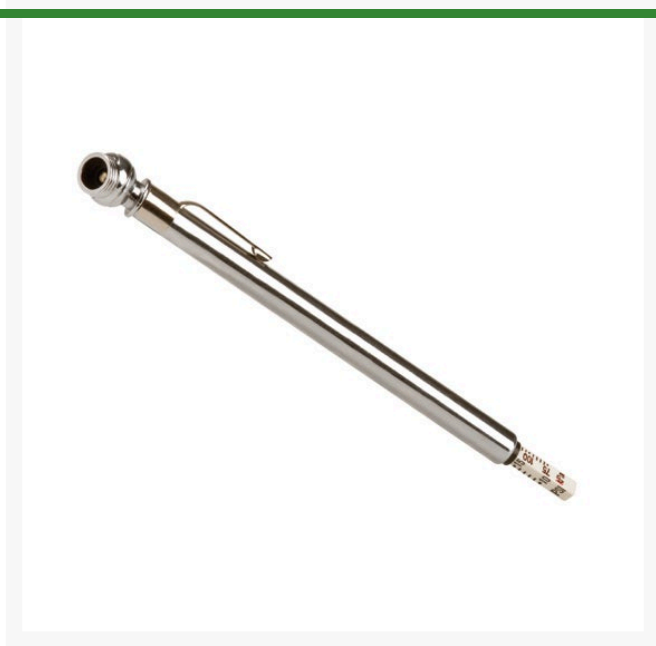

Pocket Tire Gauge - 10-50 PSI

R5202

Details

Calibrated in several ranges for many applications.
Nylon indicator bar and chrome plated barrel.
Pressure range 10 to 50 psi.

- Calibrated in several ranges for multiple uses
- Nylon indicator bar
- Chrome-plated barrel
- Pressure range 10 to 50 psi