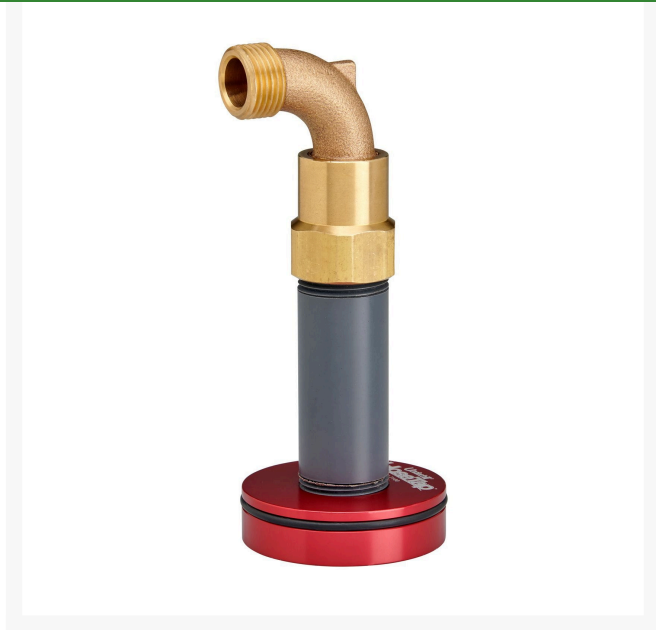

Underhill Hosetap HN-T100 Adapter with HS-100 Swivel

RGHN-T100-75

Details

This Hose Tap provides a hose connection anywhere you have a Toro 1in electric, valve-in-head sprinkler, giving a fast connection when quick couplers or hose bibs are not available. Includes an aircraft aluminum body (that won't break or wear out like plastic), anodized with sprinkler manufacturer color, O-ring, riser, and 3/4in swivel. Adapter not included.

- Hose Tap with 3/4in swivel - fits Toro 1in inlet golf sprinklers
- Made of long-lasting anodized aircraft aluminum
- Color coded for easy identification
- Includes 1in Hose Tap , O-ring, riser, 3/4in brass swivel
- Adapter not included