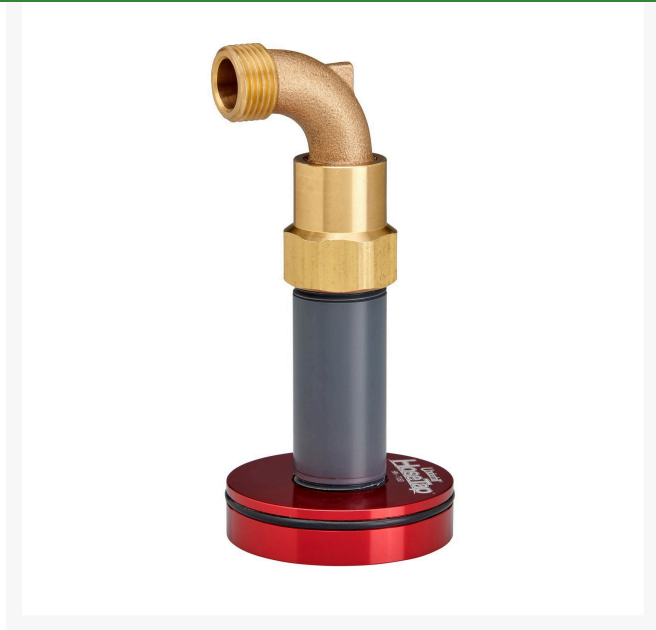

Underhill Hoesetap HN-T150 Adapter with HS-100 Swivel

RGHN-T150-75

Details

This Hose Tap provides a hose connection anywhere you have a Toro 1-1/2in electric, valve-in-head sprinkler, giving a fast connection when quick couplers or hose bibs are not available. Includes an aircraft aluminum body (that won't break or wear out like plastic), anodized with sprinkler manufacturer color, O-ring, riser, and 3/4in swivel. Adapter not included.

- Converts 1-1/2in Toro valve-in-head sprinkler to Hope Tap
- Made of long-lasting anodized aircraft aluminum
- Color coded for easy identification
- Hose Tap includes O-ring, riser, and 3/4in swivel.
- Adapter not included