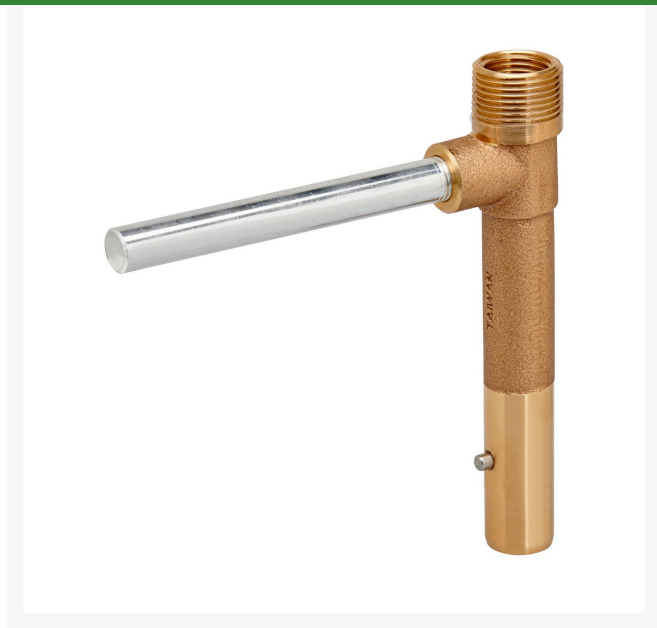

Underhill Quick Coupler Key 3/4in w/ Stainless Steel Lug - 3/4INMPT x -1/2INFPT RGQK-075

Details

Ultra Brass Quick Coupler Keys are heavy duty solid brass with stainless steel. Single Lug key designed to fit Underhill Ultra Brass Quick Coupler QVSSeries 1-Piece Valves and OVD Series 2-Piece Valves. Compatible with popular valve brands such as Buckner QB33K07, Rain Bird 33DK, and Toro 463-01. QKS Series 3/4in MPT x 1/2in FPT Key.Outlet, Single Lug Key

Specifications

Manufacturer	Underhill
Inlet Size	.75 in

MecaGreen

Rue des Praules 1A Gembloux, 85714
+32 81 61 70 13

<https://mecagreen.rrproducts.com/>