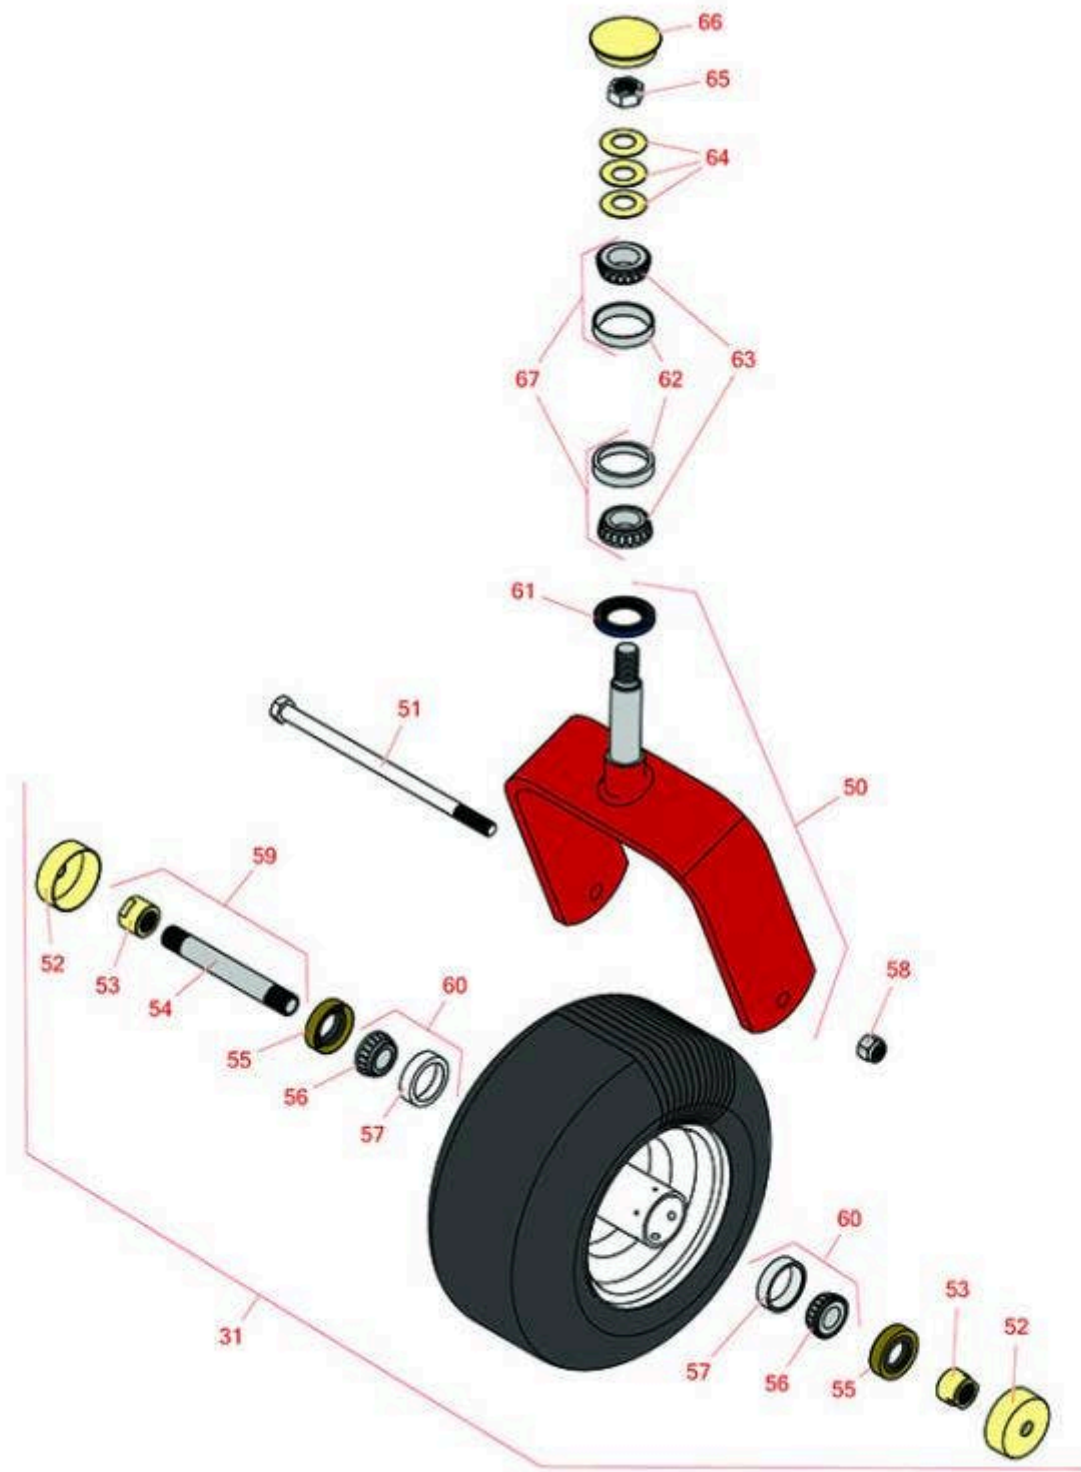

# Replaces Exmark Lazer Z E-Series Parts

Zero-Turn Mower with 72in Deck - Model LZE751GKA72RA1  
Caster Wheel

All original equipment manufacturers names and part numbers are used for identification purposes only, and we are in no way implying that our products are original equipment parts. Prices subject to change without notice.

# Replaces Exmark Lazer Z E-Series Parts

Zero-Turn Mower with 72in Deck - Model LZE751GKA72RA1  
Caster Wheel

Item No	R&R Part No.	OEM Part No.	Description	Qty Req	Order Quantity
<b>Tires</b>					
31	<b>R109-9127</b>	109-9127	Tire & Wheel - 13x6.50-6 Flat Free	2	
<b>Other parts</b>					
50	<b>R116-8888</b>	103-1474-01, 116--6707-01, 116-6707-01	Fork - Caster 7.875 in Inside	2	
51	<b>R325-39</b>	325-39	Bolt - Hx HD 1/2-13 x 9 1/2	2	
52	<b>R103-2768</b>	103-2768	Guard - Seal	4	
53	<b>R103-3051</b>	103-3051	Spacer - Nut - Hardened	4	
54	<b>R103-5156</b>	103-5156	Axle- Caster	2	
55	<b>R103-0063</b>	103-0063	Seal - Grease	4	
56	<b>R254-78</b>	1-633585	Tapered Bearing Cone	4	
57	<b>R254-79</b>	1-633584, R & R ONLY	Cup - Bearing	4	
<i>Detail Description: Use R254-79M installation mandrel to properly install race.:</i>					
58	<b>RF5003</b>	3296-23	Locknut - ESNA 1/2-13	2	
59	<b>R126-5361</b>	126-5361	Axle Assy - with Bushing - Caster	2	
60	<b>R500534</b>	1-633585, R & R ONLY	Bearing - with Cup	4	
<i>Detail Description: Kit includes: 1 ea R254-78- Bearing Cone &amp; R254-79 Bearing Cone:</i>					
61	<b>R116-5647</b>	116-5647, R & R ONLY	Seal - Grease	2	
62	<b>R254-72</b>	1-543508	Cup - Bearing	4	
63	<b>R254-94</b>	1-543509	Tapered Bearing Cone	4	