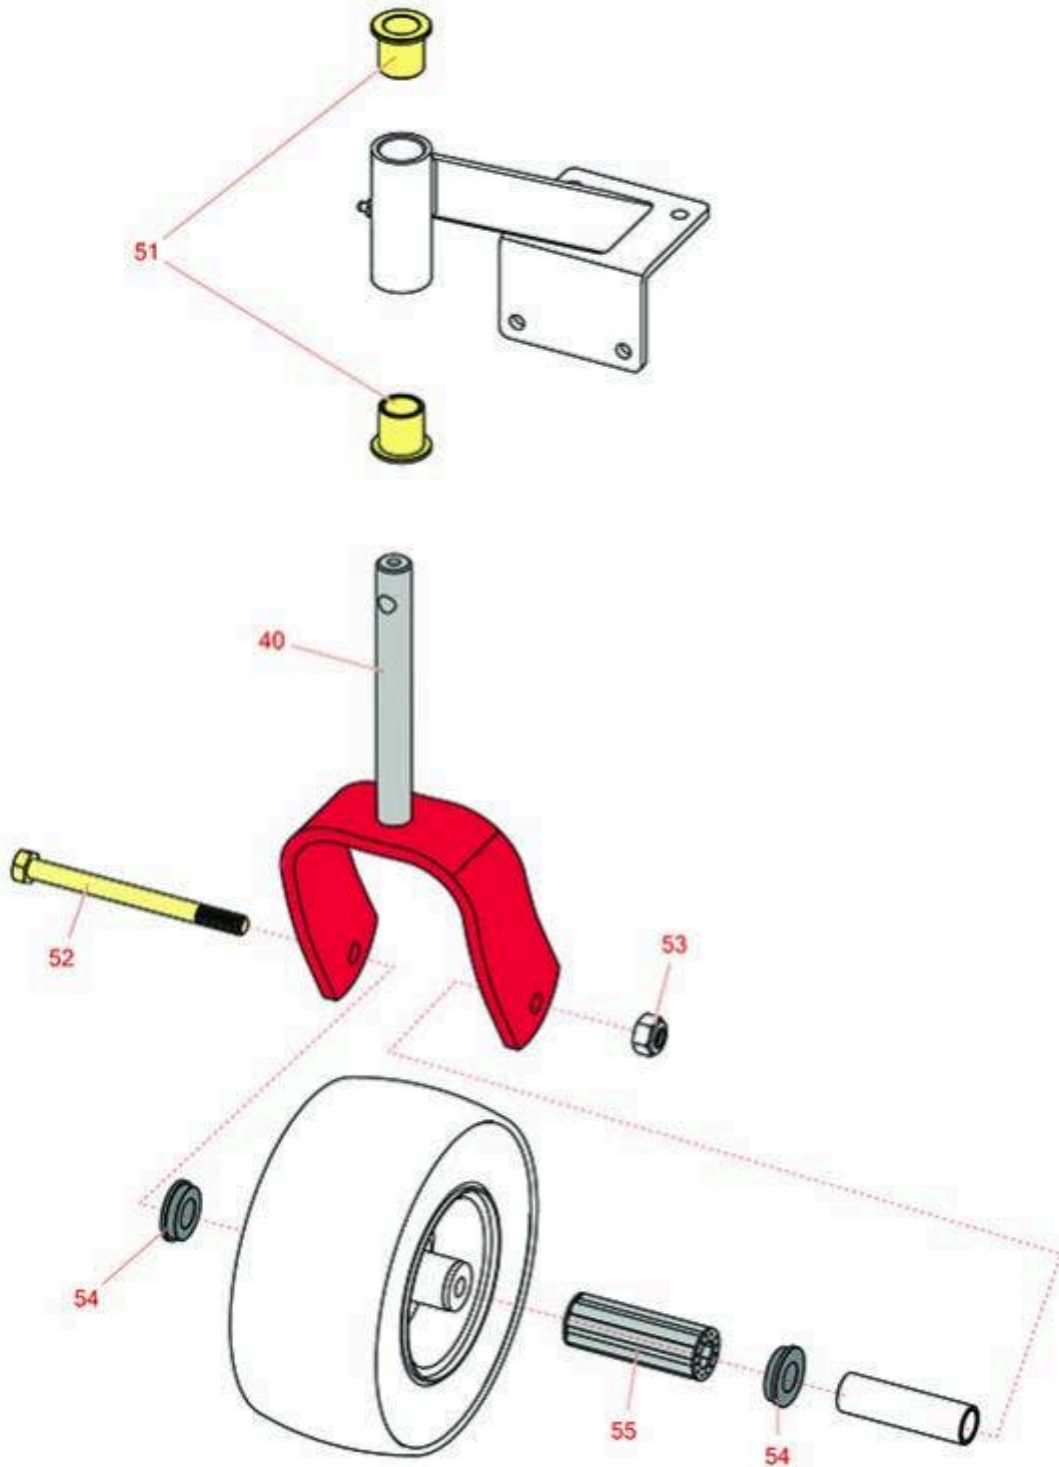

Replaces Exmark Metro Parts

Walk Behind Mower - Model MGS481GKA322P0 with 32in

Deck

Caster Wheel

All original equipment manufacturers names and part numbers are used for identification purposes only, and we are in no way implying that our products are original equipment parts. Prices subject to change without notice.

Replaces Exmark Metro Parts

Walk Behind Mower - Model MGS481GKA322P0 with 32in
Deck
Caster Wheel

Item No	R&R Part No.	OEM Part No.	Description	Qty Req	Order Quantity
---------	--------------	--------------	-------------	---------	----------------

Other Parts Available

40	R116-7942-01	116-7942-01	Fork - Caster	2	
51	R1-303514	1-303514	Bearing - Flanged	4	
52	R325-20	325-20	Bolt - Hx HD 1/2-13 x 6	2	
53	R3296-25	3296-45	Locknut - 1/2-13 Heavy ESNA	2	
54	R1-513810	1-513810	Flanged Bushing	4	
55	R1-513809	1-513809	Bearing - Roller 3/4 ID x 3 3/4 Long	2	