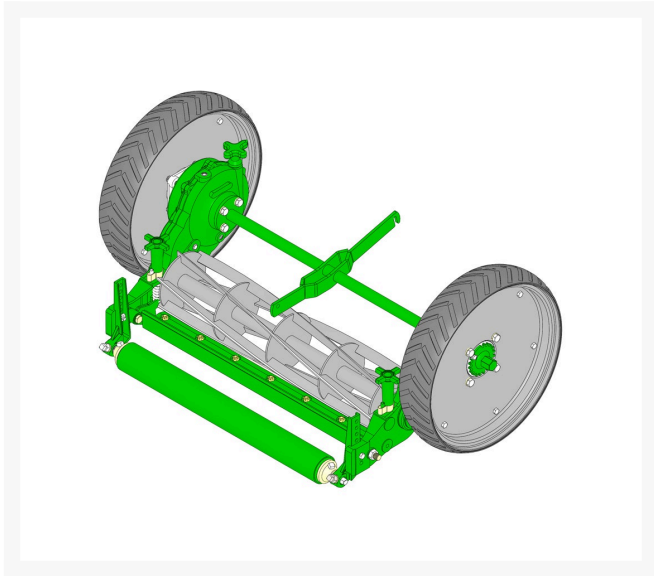

Complete Premier Cutting Unit

R81101

Details

R&R Cutting Units Complete with R502671 6 Blade Reel, R101250 Bedknife, R700500G Solid Roller & R70097B Wheel Assembly

Specifications

Manufacturer

R&R Products

Fits Models

R&R Products Power Lift 5133GD

R&R Products Power Lift 7180GD

MecaGreen

Rue des Praules 1A Gembloux, 85714

+32 81 61 70 13

<https://mecagreen.rrproducts.com/>