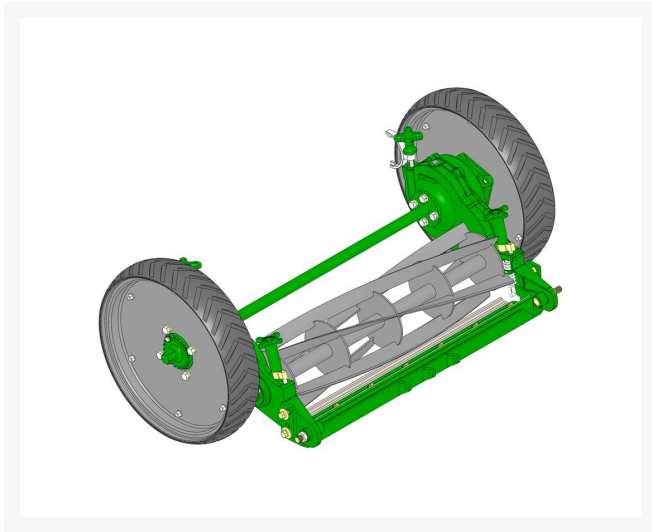

Complete Standard Cutting Unit

R82301

Details

R&R Standard Cut Unit, See Next Page for more information

R&R Cutting Unit Complete with R502673 5 Blade 10 in Dia.. Reel, R101250 Single Lip Bedknife & R70097B 20" Wheels

Specifications

Manufacturer

R&R Products

Fits Models

R&R Products Power Lift 5133GD

R&R Products Power Lift 7180GD

MecaGreen

Rue des Praules 1A Gembloux, 85714