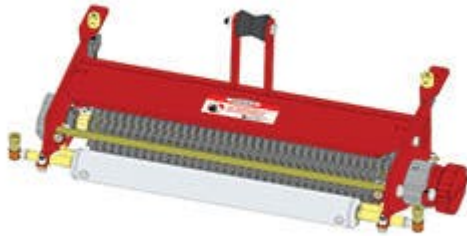

Replaces Toro Greensmaster 3050 Parts

Dethatcher Unit - Models 04496

Complete Dethatcher Unit

All original equipment manufacturers names and part numbers are used for identification purposes only, and we are in no way implying that our products are original equipment parts. Prices subject to change without notice.

Replaces Toro Greensmaster 3050 Parts

Dethatcher Unit - Models 04496

Complete Dethatcher Unit

Item No	R&R Part No.	OEM Part No.	Description	Qty Req	Order Quantity
---------	--------------	--------------	-------------	---------	----------------