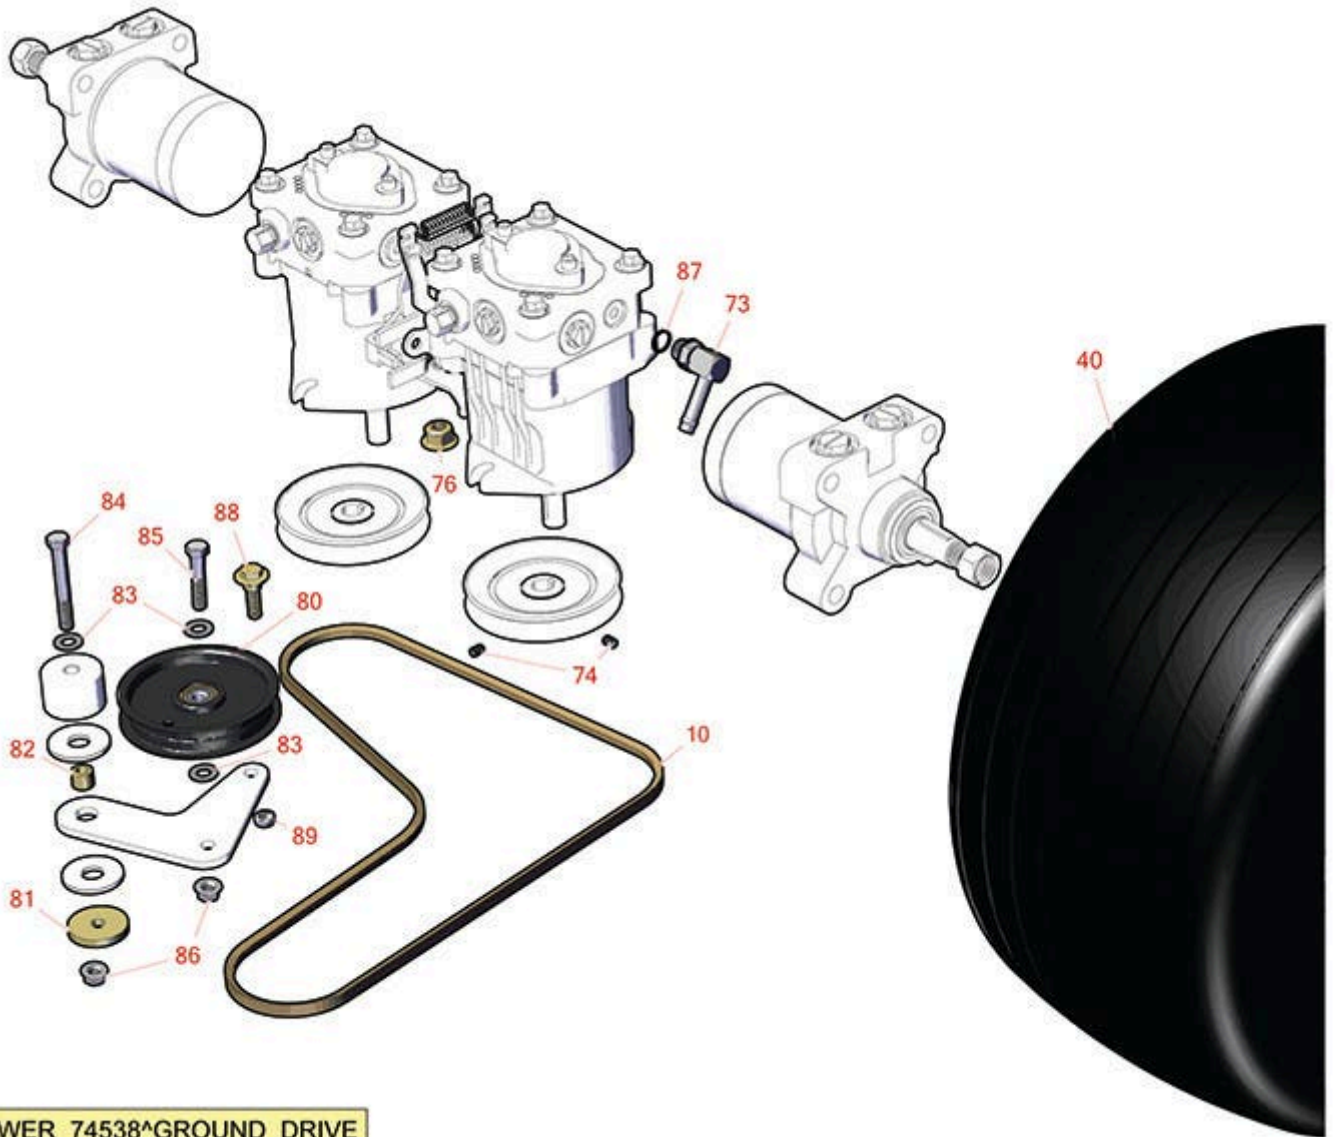

Replaces Toro GrandStand Mower Parts

Mower with 48in Deck - Model 74538

Ground Drive

DWER_74538^GROUND_DRIVE

All original equipment manufacturers names and part numbers are used for identification purposes only, and we are in no way implying that our products are original equipment parts. Prices subject to change without notice.

Replaces Toro GrandStand Mower Parts

Mower with 48in Deck - Model 74538

Ground Drive

Item No	R&R Part No.	OEM Part No.	Description	Qty Req	Order Quantity
Belts					
10	R114567	114567	Belt- V - Lower Pto	1	
Tires and Wheels					
40	TIRES		Click Here to View Complete Tire Selection	0	
Other Parts Available					
73	R100-4887	100-4887	Fitting-Barb	2	
74	R3241-5	3241-5, 3245-7, 352-103, Jul-93	Screw - Set 1/4-20 x 3/8	4	
76	R114-8417	114-8417	Locknut - 7/16-14 Nylon Hx Fl	4	
80	R93-1622	93-1622	Idler Pulley - Flat 4 in Dia with .375 Bore	1	
81	R110-9981	110-9981	Washer-Plain	1	
82	R1-413088	1-413088	Bushing - Lift Lever	1	

Replaces Toro GrandStand Mower Parts

Mower with 48in Deck - Model 74538

Ground Drive

Item No	R&R Part No.	OEM Part No.	Description	Qty Req	Order Quantity
83	R453011	01-166-0100, 01-166-0120, 01-166-0270, 01-166-0500, 01-166-0600, 01-166-0620, 132-4593, 2356-3, 237-12, 24-10-AD, 24-11-AD, 24-11-BD, 24-12-AD, 24-12-BD, 30-9310, 32-8190, 3256-24, 3256-3, 3256-36, 3256-4, 453011, 47-9950, 48-9220, 513458, 7-0052	Washer - Flat 3/8 SAE Y/Zinc	3	
84	R323-13	01-150-1020, 01-178-0622, 20-54-AD, 20-54-AGD, 323-13, 513366	Bolt - Hex HD 3/8-16 x 2-3/4 GR5	1	
85	R323-9	01-150-0190, 01-150-1540, 01-178-0614, 107229, 20-50-AD, 20-50-AGD, 30-9430, 32105-4, 3224-5, 323-9, 513363, 513364, 5377, 908037P	Bolt - Hex HD 3/8-16 x 1-3/4	1	