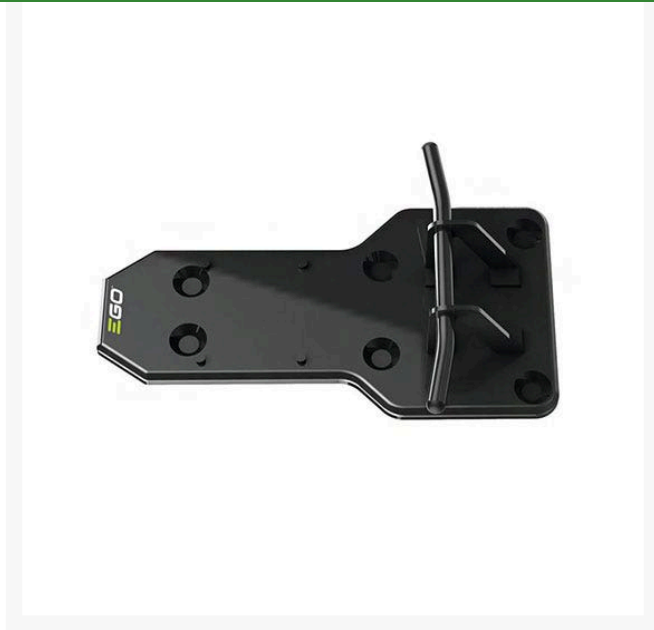

EGO Wall Mounted Hanging Frame For CHX5500 & BAX1501 REGAWH1500

Details

The solid steel panel and rigid tube hanger makes it reliable and durable. Plus, there are 6 evenly distributed fixing holes to secure it against any wall. With the smart charger design, you can also plug/unplug the connector to make sure you are ready for any job.

- Hang and Plug In Your Commercial BAX1501 Backpack Battery and Charger
- 6 Fixing Holes Firmly Hold Frame Against the Wall
- Your Will Always Be Ready for the Job

Specifications

Manufacturer

EGO

MecaGreen