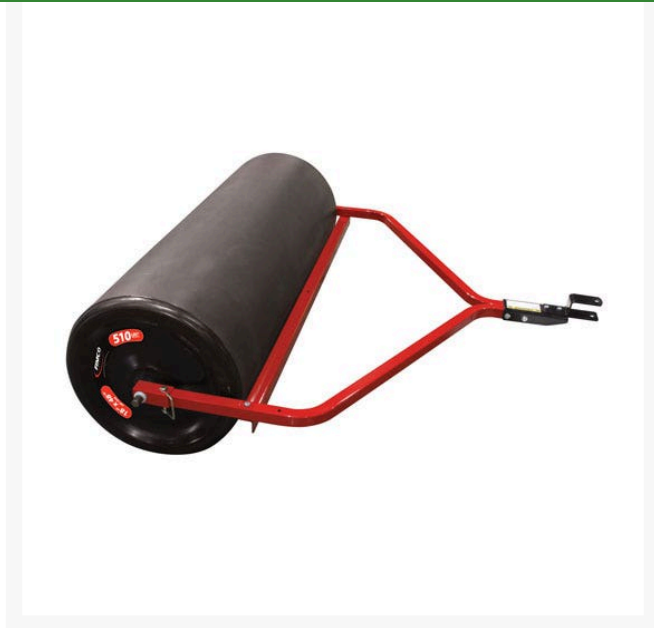

# Fimco Poly Lawn Roller - 18in x 48in

RFLRP1848

## Details

Lawn rollers level turf to combat the effects of freezing, burrowing animals, wheel track ruts, and can be used for packing seeding and soil for newly laid sod. The durable polyethylene roller drum resists rust and dents. The steel roller drum and end cap are manufactured with heavy, 14-gauge steel. Fill with water or sand. Rollers are lightweight when empty for easy transport and storage. Rounded end caps prevent gouging or marking. Includes 1" hitch tubes and tow hitch.

- 48" wide roller drum for fast coverage; 18" diameter
- Rounded end caps prevent gouging and ruts
- Polyethylene drum resists rust and dents
- Lightweight when empty, for easy transportation and storage
- Common hitch pin attachment for easy use with any vehicle
- Includes 1" hitch tubes and tow hitch
- Provides level surface to combat effects of freezing, burrowing animals, and wheel track ruts
- Effectively packs new seeding and soil to root contact for newly laid sod
- May be filled with water or sand
- 63 lbs, 510 lbs with water