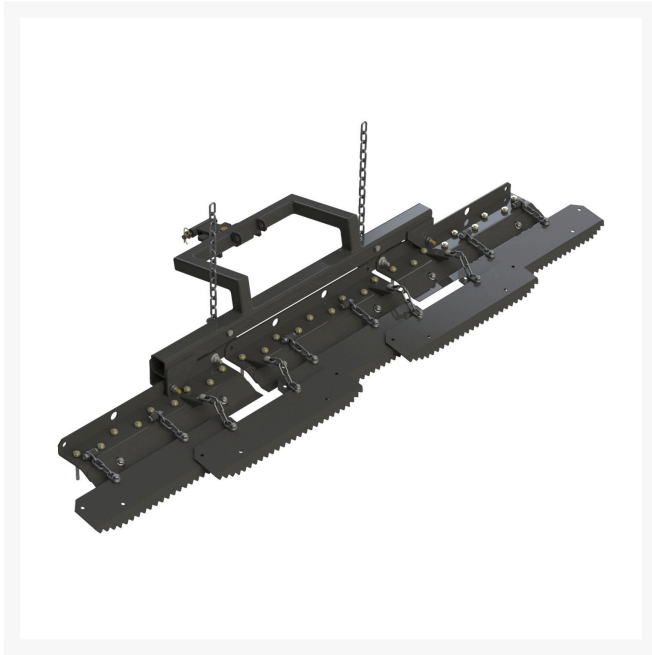

Tooth Rake to Fit Standard Mounting Hitch

R08812

Details

The Tooth Rake attachment with Standard Hitch may be used in wet or dry conditions to quickly scarify, smooth and groom. 72" (193cm) width, 5 rake sections, 27 adjustable prongs.

- Quickly scarify, smooth, and groom in wet or dry conditions
- 5 rake sections
- 27 adjustable prongs

Replaces

R&R Products	08812
Toro	08812

Specifications

Manufacturer	R&R Products
Application Width	72 in

Fits Models

R&R Products Sand Max 216
R&R Products Sand Max 316
Toro Sand Pro 2020
Toro Sand Pro 3020
Toro Sand Pro 5020

MecaGreen

Rue des Praules 1A Gembloux, 85714
+32 81 61 70 13

<https://mecagreen.rrproducts.com/>