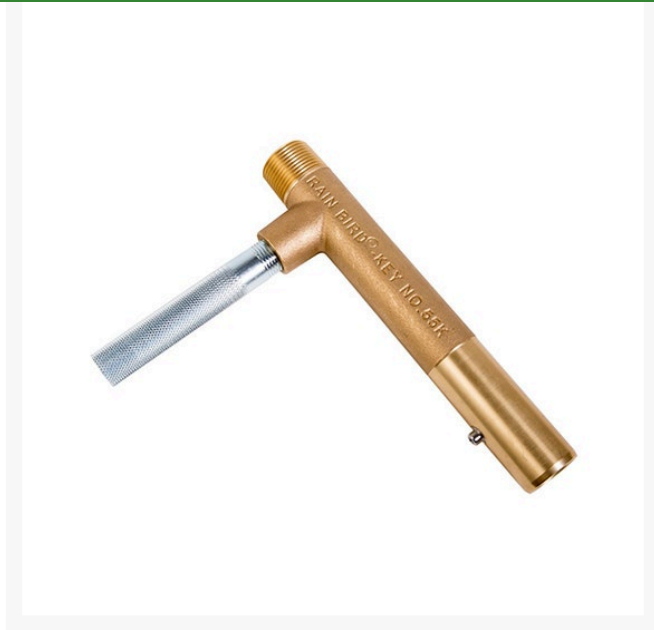

# Rain Bird I55K - Brass Quick Coupling

## Key 1" BSP Top

RGB13401

### Details

Industrial-strength brass quick-coupling valves for convenient water access in potable and non-potable systems. Rugged, red brass construction for long life and reliable performance. Reliable operation with strong corrosion-resistant stainless steel spring.