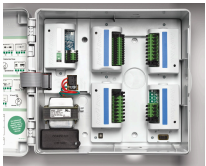

## Details

The ESP-LX Basic Controller offers basic irrigation programming options you need for commercial sites. The simple dial makes programming the controller straightforward, and easy-to-understand menu options guide you through set-up. The ESP-LX Basic is the first controller to offer both English and Spanish on one dial. With 48-station capacity, four independent programs and up to eight start times for each station the ESP-LX Basic offers flexible scheduling options. Basic water management features such as Cycle+Soak, seasonal adjust, station delay, and SimulStations are available to meet unique site requirements.

- Adds 12 additional stations to Rain Bird ESP-LX Series modular controllers.
- Can be installed in any available slot.
- Hot-swappable 12-station expansion module can be installed without powering down the controller.
- Compatible with Rain Bird ESP-LXME, ESP-LXMEF and ESP-LX Basic series Irrigation controllers.