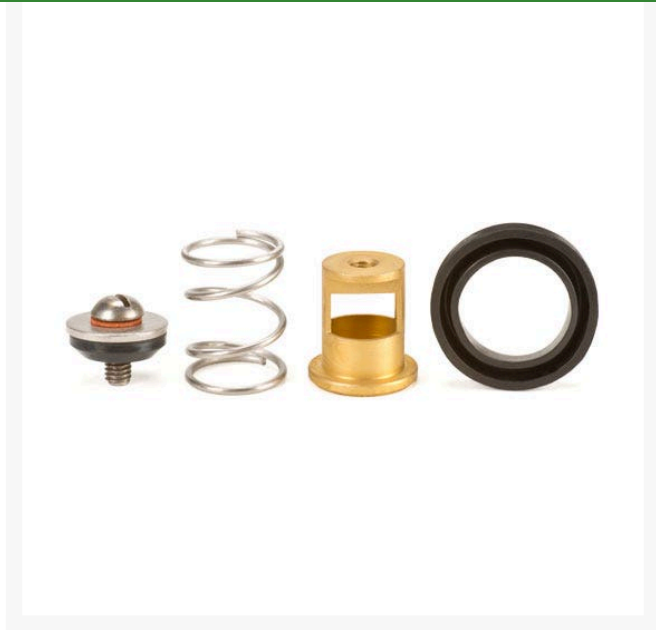

# Repair Kit - 3/4 QC Valve Body

RGRK1

## Details

Lid stays closed by strong positive action spring. High visibility Tuff Top or brass lids available. Constructed of solid red brass for durability, economy, and recyclability. Available with Acme threaded outlet (QB44 Series only) (AT). Wrench flats at base for easy installation. Drain hole in body to minimize debris collection. Chevron-shaped wiper seal to reduce leakage around key while inserted. Flow ranges from 5 - 100 gpm. Handles pressures up to 150 psi. British version available (BS). Five-year warranty.