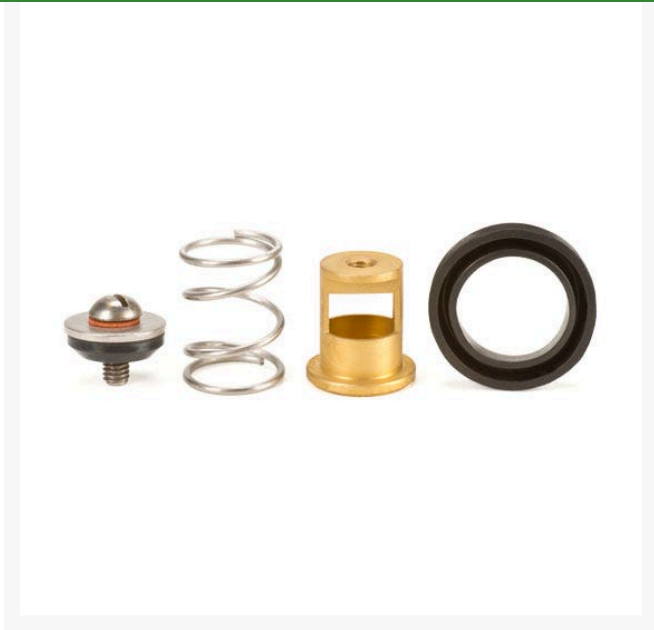

Repair Kit - 1 QC Valve Body

RGRK4

Details

Lid stays closed by strong positive action spring. High visibility Tuff Top or brass lids available. Constructed of solid red brass for durability, economy, and recyclability. Available with Acme threaded outlet (QB44 Series only) (AT). Wrench flats at base for easy installation. Drain hole in body to minimize debris collection. Chevron-shaped wiper seal to reduce leakage around key while inserted. Flow ranges from 5 - 100 gpm. Handles pressures up to 150 psi. British version available (BS). Five-year warranty.