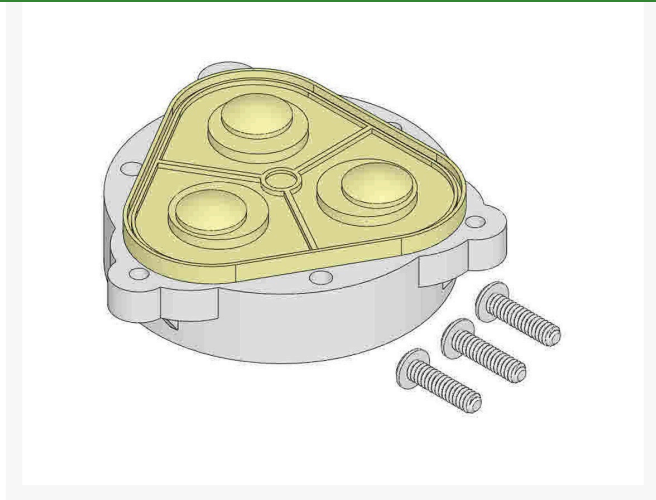

Shurflo Diaphragm w/Drive Housing - New Style

RHY94-385-32

Specifications

Manufacturer	Pentair Shurflo
Manufacturer's Model No	94-385-32

MecaGreen

Rue des Praules 1A Gembloux, 85714
+32 81 61 70 13

<https://mecagreen.rrproducts.com/>