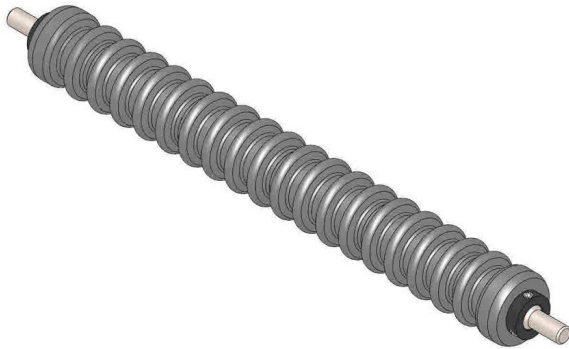

Minuteman Grooved Roller Only

RM515

Details

Use with Minuteman Roller Bracket System Only

Specifications

Manufacturer	R&R Products
Roller Body	2.5 in
Diameter	
Weight	6 lb

Fits Models

- Jacobsen E-Plex
- Jacobsen E-Plex II
- Jacobsen Greens King IV
- Jacobsen Greens King V & VI
- Jacobsen G-Plex III
- Jacobsen LF-100
- Jacobsen LF-123
- Jacobsen LF-128
- Jacobsen LF-135
- Jacobsen LF-3400
- Jacobsen LF-3800
- Jacobsen LF-4675
- Jacobsen LF-4677
- Jacobsen LF-550
- Ransomes 250

Replacement Parts

RMM128	Shaft - Minuteman Roller
RMM3	End Hub - 7/8 ID

MecaGreen

Rue des Praules 1A Gembloux, 85714
+32 81 61 70 13

<https://mecagreen.rrproducts.com/>