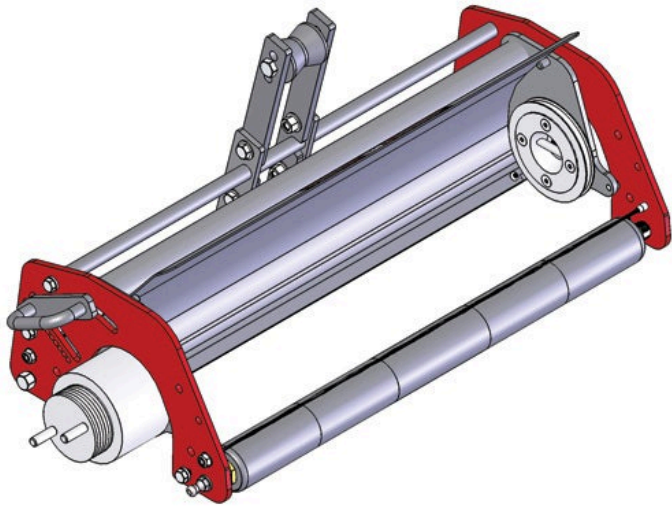

Multi-Green Chassis Assy - LH

RMG4001LH

Details

Chassis to fit Toro Greensmaster.
Complete Multi-Green chassis include frame, bearing housings, front & rear smooth roller. Multi-Green Cassette not included.

Specifications

Manufacturer R&R Products

Fits Models

R&R Products Multi-Green Units

Replacement Parts

R101327	Stud - Housing
R6040-05-250	Drive Coupling w/Pin LH
R94-9214	Nut - Splined LH Thrd .812 Long

MecaGreen