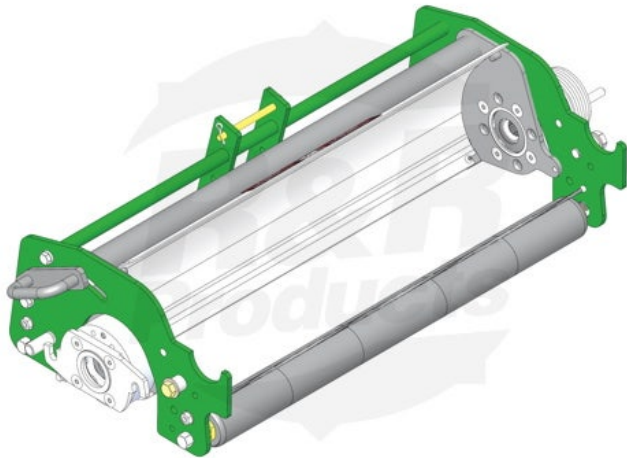

Multi-Green Chassis Assy - RH

RMG4004RH

Details

Chassis to fit John Deere greens mowers
Complete Multi-Green chassis include frame, bearing housings, front & rear smooth roller. Multi-Green Cassette not included.

Specifications

Manufacturer R&R Products

Fits Models

R&R Products Multi-Green Units

Replacement Parts

R6040-05-230	Drive Coupling w/Pin RH
R6040-109	Drive Nut - Splined 3/4-16 RH
R6042-02-001	Spacer - Lift Chain
RAMT1479	Chain - Link

MecaGreen

Rue des Praules 1A Gembloux, 85714
+32 81 61 70 13

<https://mecagreen.rrproducts.com/>