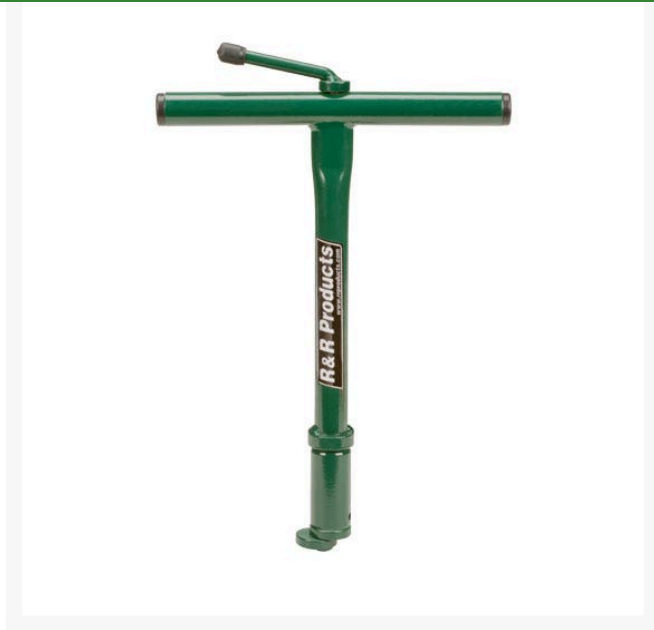

# Cam Cup Puller - 12"

RP7304

## Details

The Cam Cup Puller is designed to easily remove putting cups without damaging surrounding turf. Insert puller through the center hole in the cup, turn the lever 1/4 turn and the cup can be pulled straight up. 12" Handle.

- Easily remove putting cup without damaging surrounding turf

## Specifications

Manufacturer	R&R Products
Length	12 in