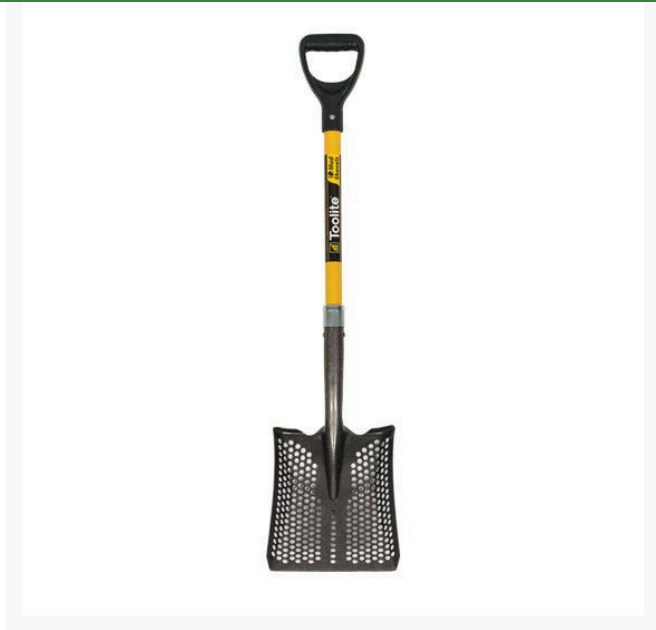

# Toolite Square Point Sifter Shovel - D-Grip Handle

R2108-D

## Details

Designed with perforations that sift and separate unwanted debris. Pea-size holes allow sand, dirt, mud, clay, water and gravel to sift through making the shovel more efficient and lighter weight. Ideal for golf course bunkers, sports fields maintenance, landscaping, irrigation ditches, ponds and concrete work. Durable, 14-gauge tempered steel with 29" fiberglass D-grip handle.

- Pea-sized holes sift and separate debris
- Lightweight, durable, and effective
- Ideal for golf course bunkers
- Fiberglass handle

## Specifications

Manufacturer	Toolite
Handle Material	Fiberglass
Head Material	Tempered Steel