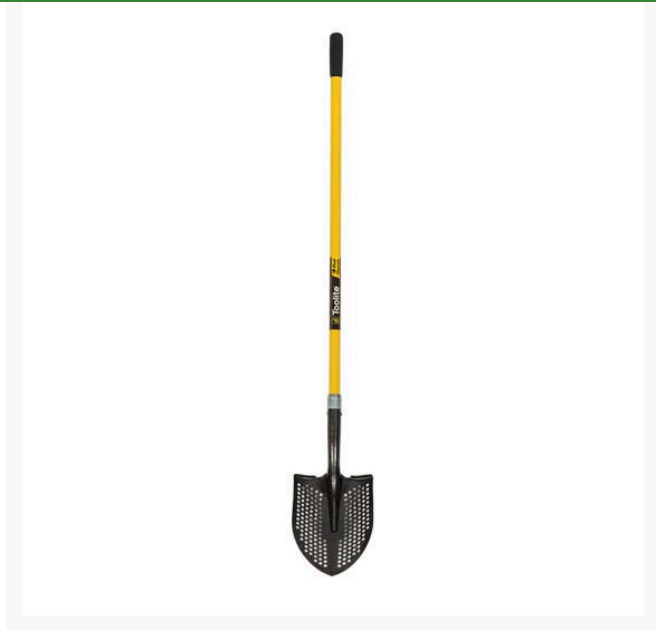

# Toolite Round Point Sifter Shovel

R2109

## Details

Designed with perforations that sift and separate unwanted debris. Pea-size holes allow sand, dirt, mud, clay, water and gravel to sift through making the shovel more efficient and lighter weight. Ideal for golf course bunkers, sports fields maintenance, landscaping, irrigation ditches, ponds and concrete work. Durable, 14-gauge tempered steel with 48" straight fiberglass handle

- Pea-sized holes sift and separate debris
- Durable, lightweight and effective
- Ideal for golf course bunkers
- Round- point head

## Specifications

Manufacturer	Toolite
Handle Material	Fiberglass
Head Material	Tempered Steel