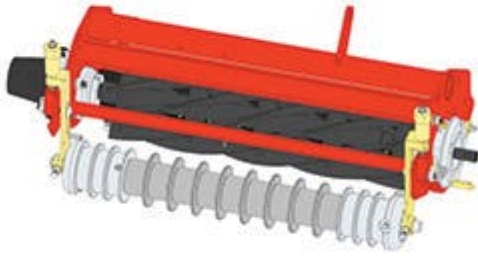

## Replaces Jacobsen LF-1880 Parts

*Cutting Unit*

*Complete Cutting Unit*

All original equipment manufacturers names and part numbers are used for identification purposes only, and we are in no way implying that our products are original equipment parts. Prices subject to change without notice.

# Replaces Jacobsen LF-1880 Parts

Cutting Unit

Complete Cutting Unit

Item R&R  
No Part No.

OEM  
Part No.

Description

Qty  
Req

Order  
Quantity