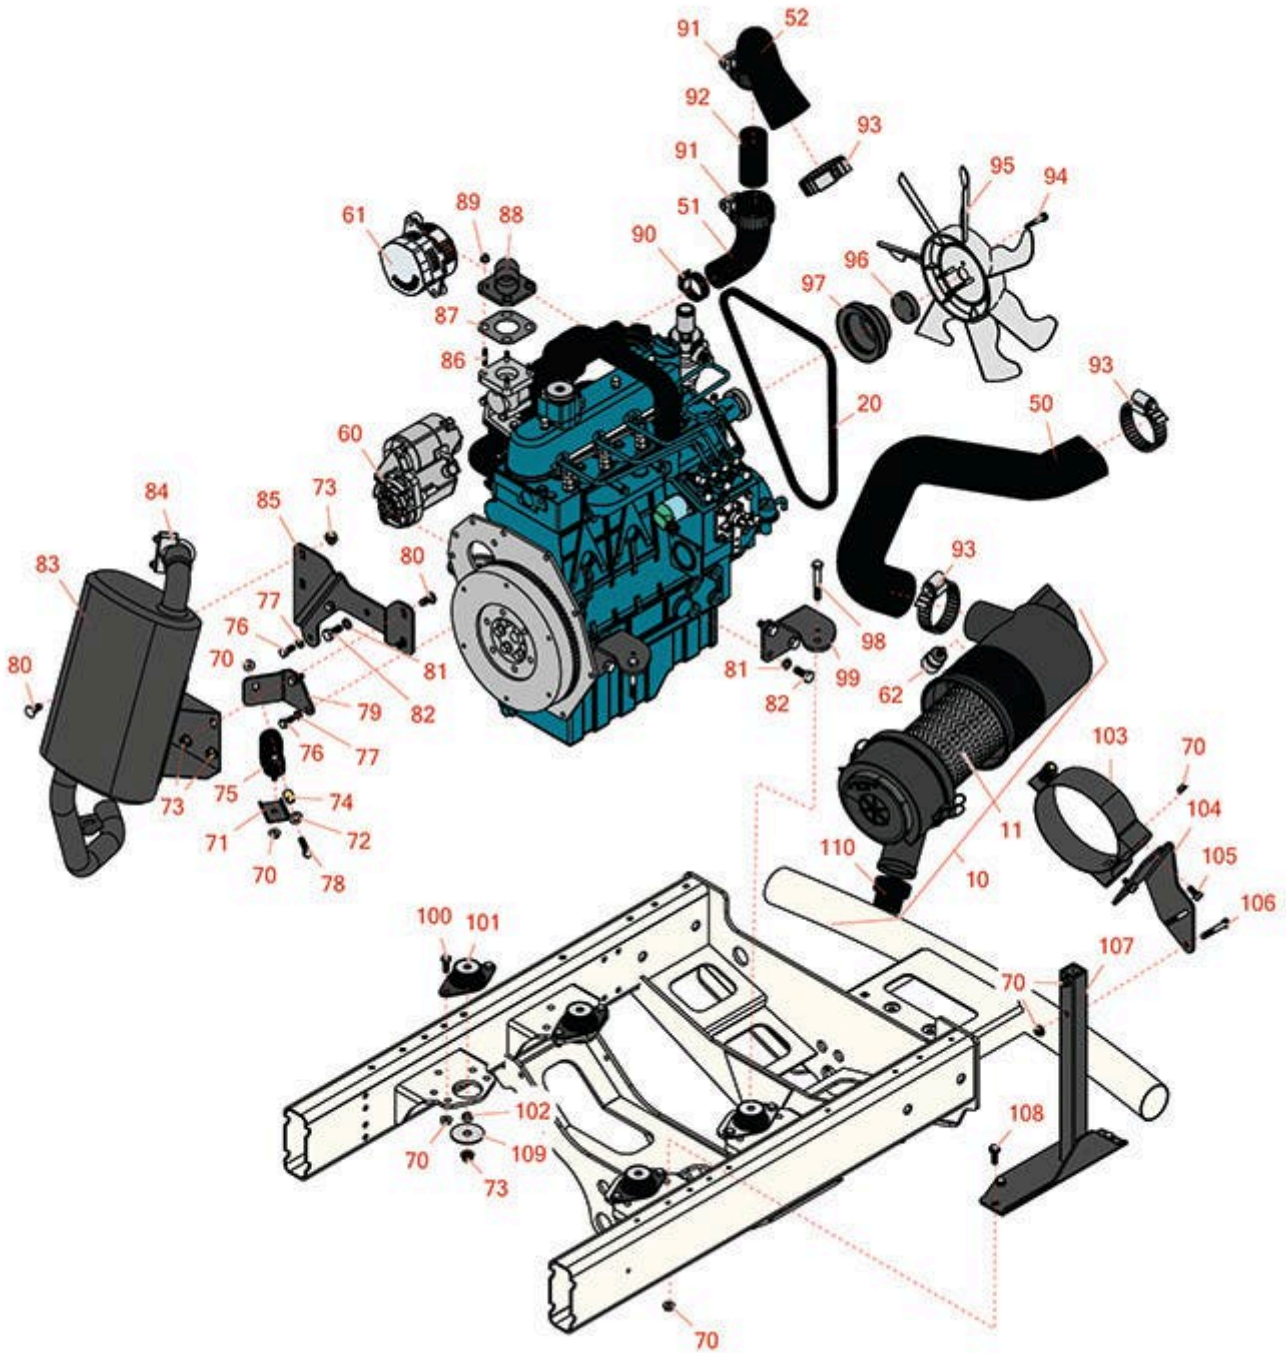

Replaces R&R Products Reel Max 544D

Parts

Traction Unit
Engine

All original equipment manufacturers names and part numbers are used for identification purposes only, and we are in no way implying that our products are original equipment parts. Prices subject to change without notice.

Replaces R&R Products Reel Max 544D

Parts

Traction Unit
Engine

Item No	R&R Part No.	OEM Part No.	Description	Qty Req	Order Quantity
Fliters					
10	R110-8917		Air Cleaner Assy	1	
11	R93-9162	R94-1412	Baldwin Air Filter	1	
11	RRF10180		SilverGuard Air Filter	1	
Belts					
20	RX1628297010	R5001284, R98-9676	Kubota V-Belt	1	
Hoses					
50	R110-8944		Hose-Formed	1	
51	R104-5207		Hose-Turbo	1	
52	R110-9021	R110-8958	Hose-Formed	1	
Gauges and controls					
60	RX3756063010	R557888, R98-9705, RX1661263010, RX1661463010	Kubota Starter	1	
61	RX1624164012	RX1624164010	Kubota Alternator - Assy 40A	1	
62	R93-9164		Indicator - Service - Air Filter	1	
Other Parts Available					
70	R104-8300	R119-4041	Locknut - 5/16-18 Flanged Y/Zinc	10	
71	R110-8976		Plate-Support	1	

All original equipment manufacturers names and part numbers are used for identification purposes only, and we are in no way implying that our products are original equipment parts. Prices subject to change without notice.