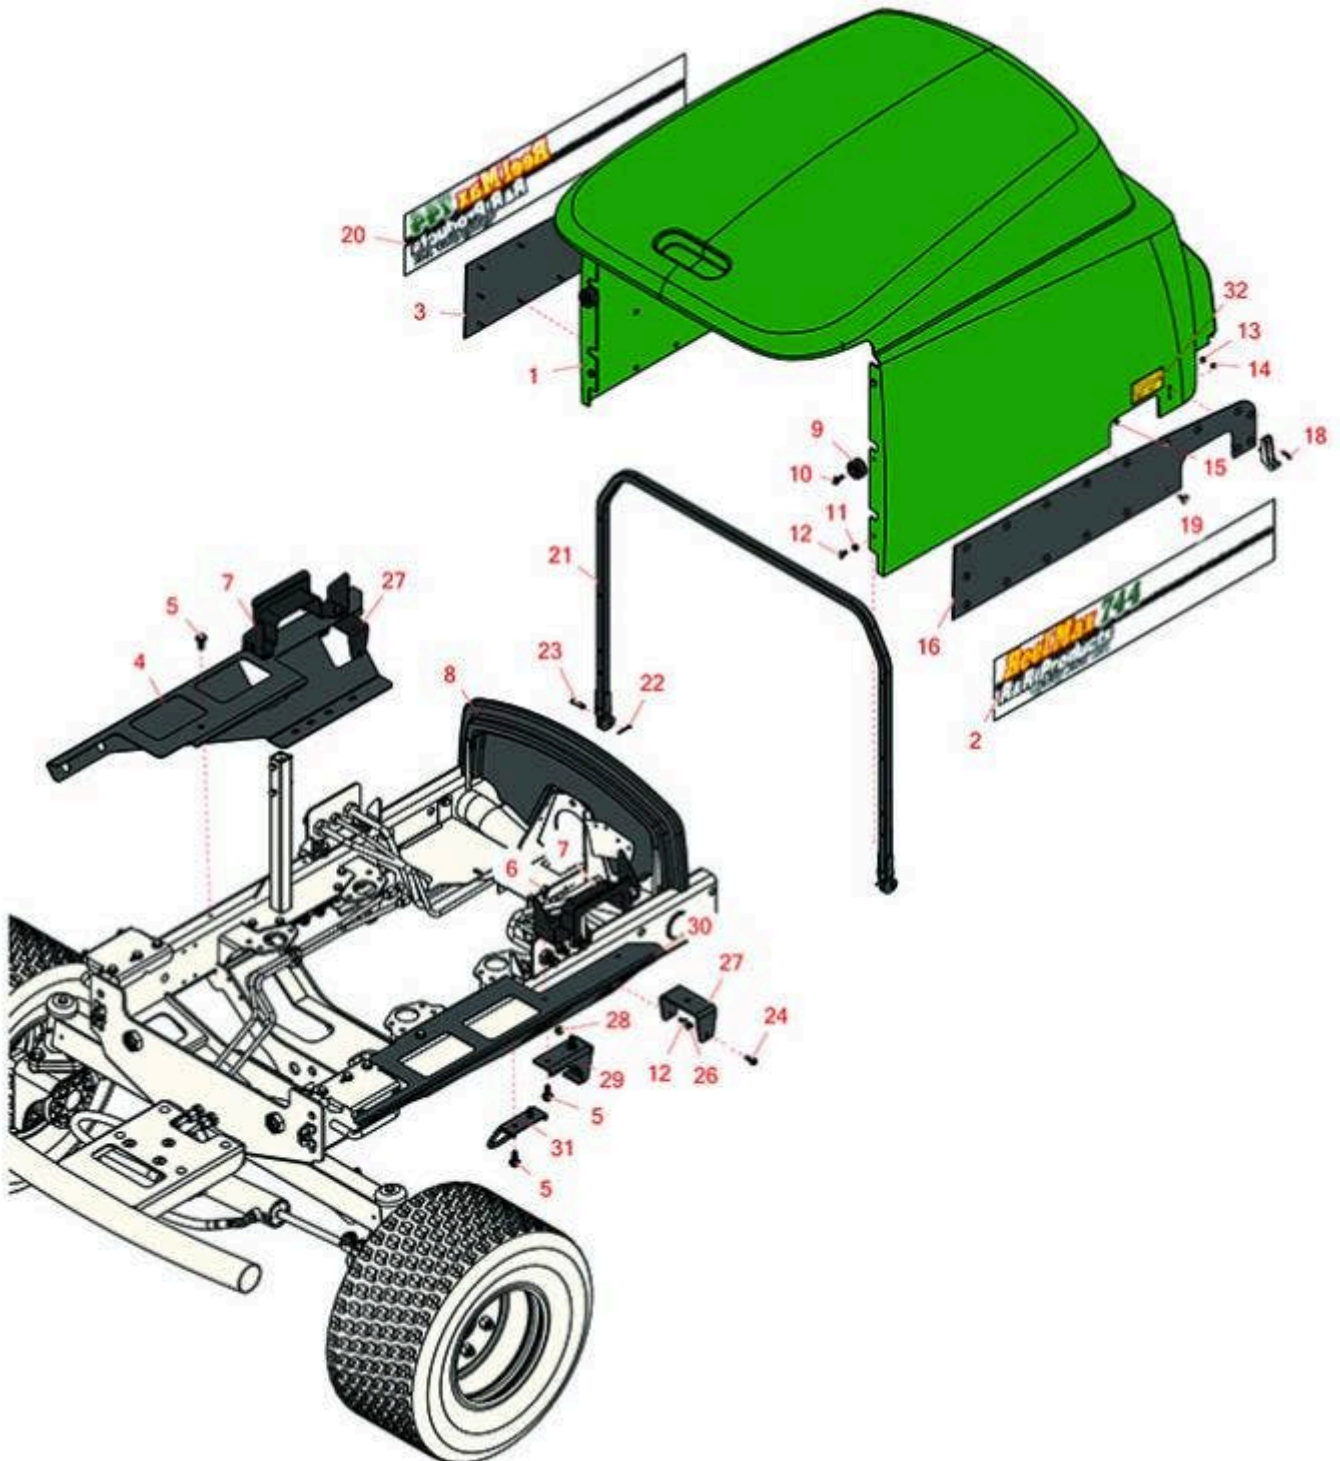

Replaces R&R Products Reel Max 744D

Parts

Traction Unit

Body Panel and Hood

All original equipment manufacturers names and part numbers are used for identification purposes only, and we are in no way implying that our products are original equipment parts. Prices subject to change without notice.

Replaces R&R Products Reel Max 744D

Parts

Traction Unit

Body Panel and Hood

Item No	R&R Part No.	OEM Part No.	Description	Qty Req	Order Quantity
1	R150930		Hood - Fits Reel Max	1	
2	R151009		Decal - Hood Side LH	1	
2	R151382D		Decal - Hood Side LH 544D	1	
3	R151007		Panel - Hood Side LH	1	
4	R110-5253B		Adapter-Hood, LH - Black	1	
5	R32144-14	R32104-32, R32104-49	Bolt - Hex Washer 5/16-18 x 5/8	12	
6	R3234-5	R62-3310	Bolt - 5/16-18x3/4 Hx Ser Was HD	4	
7	R110-5259-03		Bracket - Hood - Guide - Black	2	
8	R108-7587		Saddle-Hood	1	
9	R94-4548		Rubber Bumper	2	
10	R49-2040	R32104-42, R32104-95, R32144-44	Bolt - Hex Washer 1/4-20 x 3/4	2	
11	R3256-22	R09061, R24-9-BD, R3-1032, R93-0954, R93-0989	Washer - Flat 1/4 Yellow	4	
12	R12-3270	R30-0700, R32104-17, R8-3880, R9266714	Bolt - Hex Washer 1/4-20 x 1/2	6	
13	R3296-12	R32127-20	Nut - 10-32 Nylon Lock	4	
14	R3256-14	R24-7-BD, R297-3, R32125-2, R3256-51, R51-2170	Washer - 10 Flat	4	