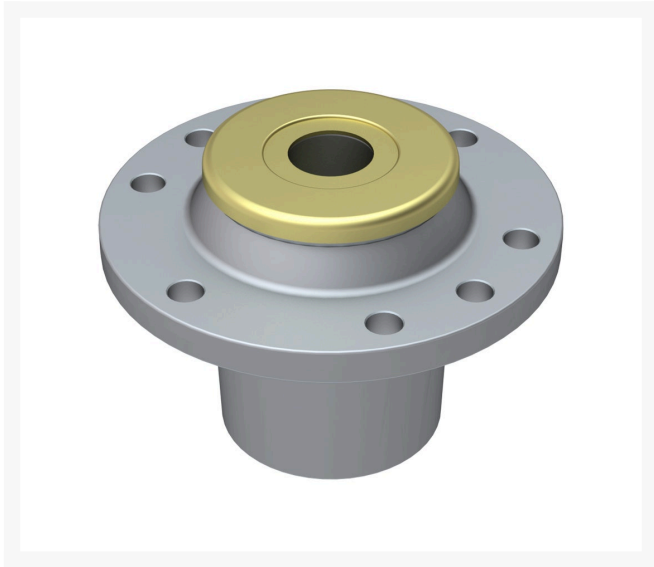

# Spindle Housing w/Bearings

R107-4065

**Replaces**  
Toro 107-4065

**Specifications**  
Manufacturer R&R Products

**Fits Models**  
Toro Commercial Walk Behind