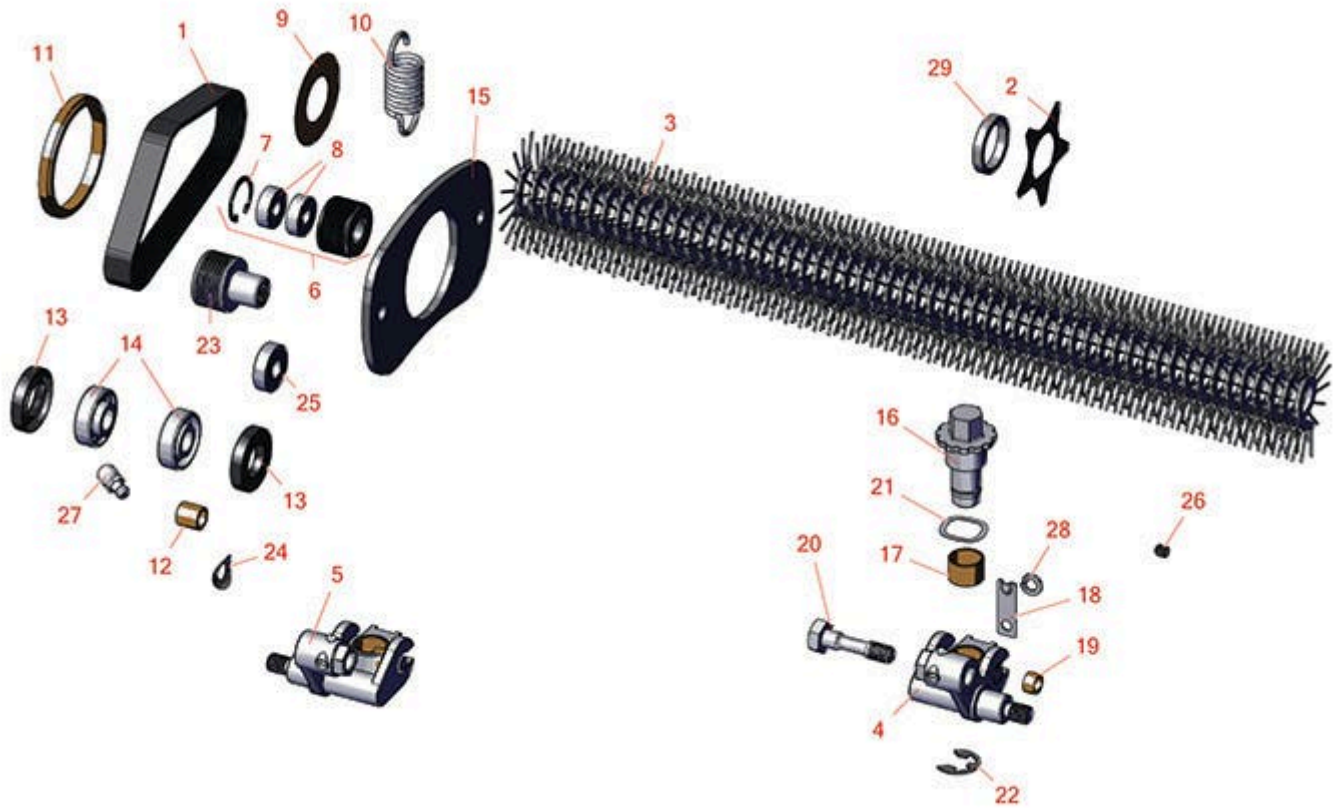

Replaces Toro Greensmaster TriFlex

3320 Parts

DPA Cutting Unit - Models 04613, 04614 & 04615
Groomer

All original equipment manufacturers names and part numbers are used for identification purposes only, and we are in no way implying that our products are original equipment parts. Prices subject to change without notice.

Replaces Toro Greensmaster TriFlex 3320 Parts

DPA Cutting Unit - Models 04613, 04614 & 04615
Groomer

Item No	R&R Part No.	OEM Part No.	Description	Qty Req	Order Quantity
Belt					
1	R104-4705	104-4705, 120-2763	Belt - Groomer	1	
Blades					
2	R110-2333	110-2333	Groomer Blade - Helix .028 Thick	42	
2	R110-2343	110-2343	Groomer Blade - Carbide Tipped - Helix 1.5mm	42	
Other Parts Available					
3	R105-9635	105-9635	Brush - Groomer	1	
4	R106-8535	106-8535	RH Lift Arm Assy	1	
5	R106-8536	106-8536	LH Lift Arm Assy	1	
6	R106-2630	106-2630	Idler Bearing Assy	1	
7	R104-4727	104-4727	Ring - Retaining	1	
8	R251-259	251-259, 251-307	Bearing - Ball	2	
9	R106-8521	106-8521	Decal-Warning	1	
10	R110-1700	110-1700, 66-4460	Spring-Extension	1	
11	R106-8527	106-8527	Bushing	1	
12	R256-2	256-2	Bushing - Idler Pulley	2	
13	R106-8530	106-8530	Seal - Oil	4	
14	R107-8105	106-8520, 107-8105	Bearing-Ball - Extended	4	
15	R106-8463	106-8463	Shim-Groomer	1	
16	R106-8482	106-8482	Adjuster-Groomer	2	